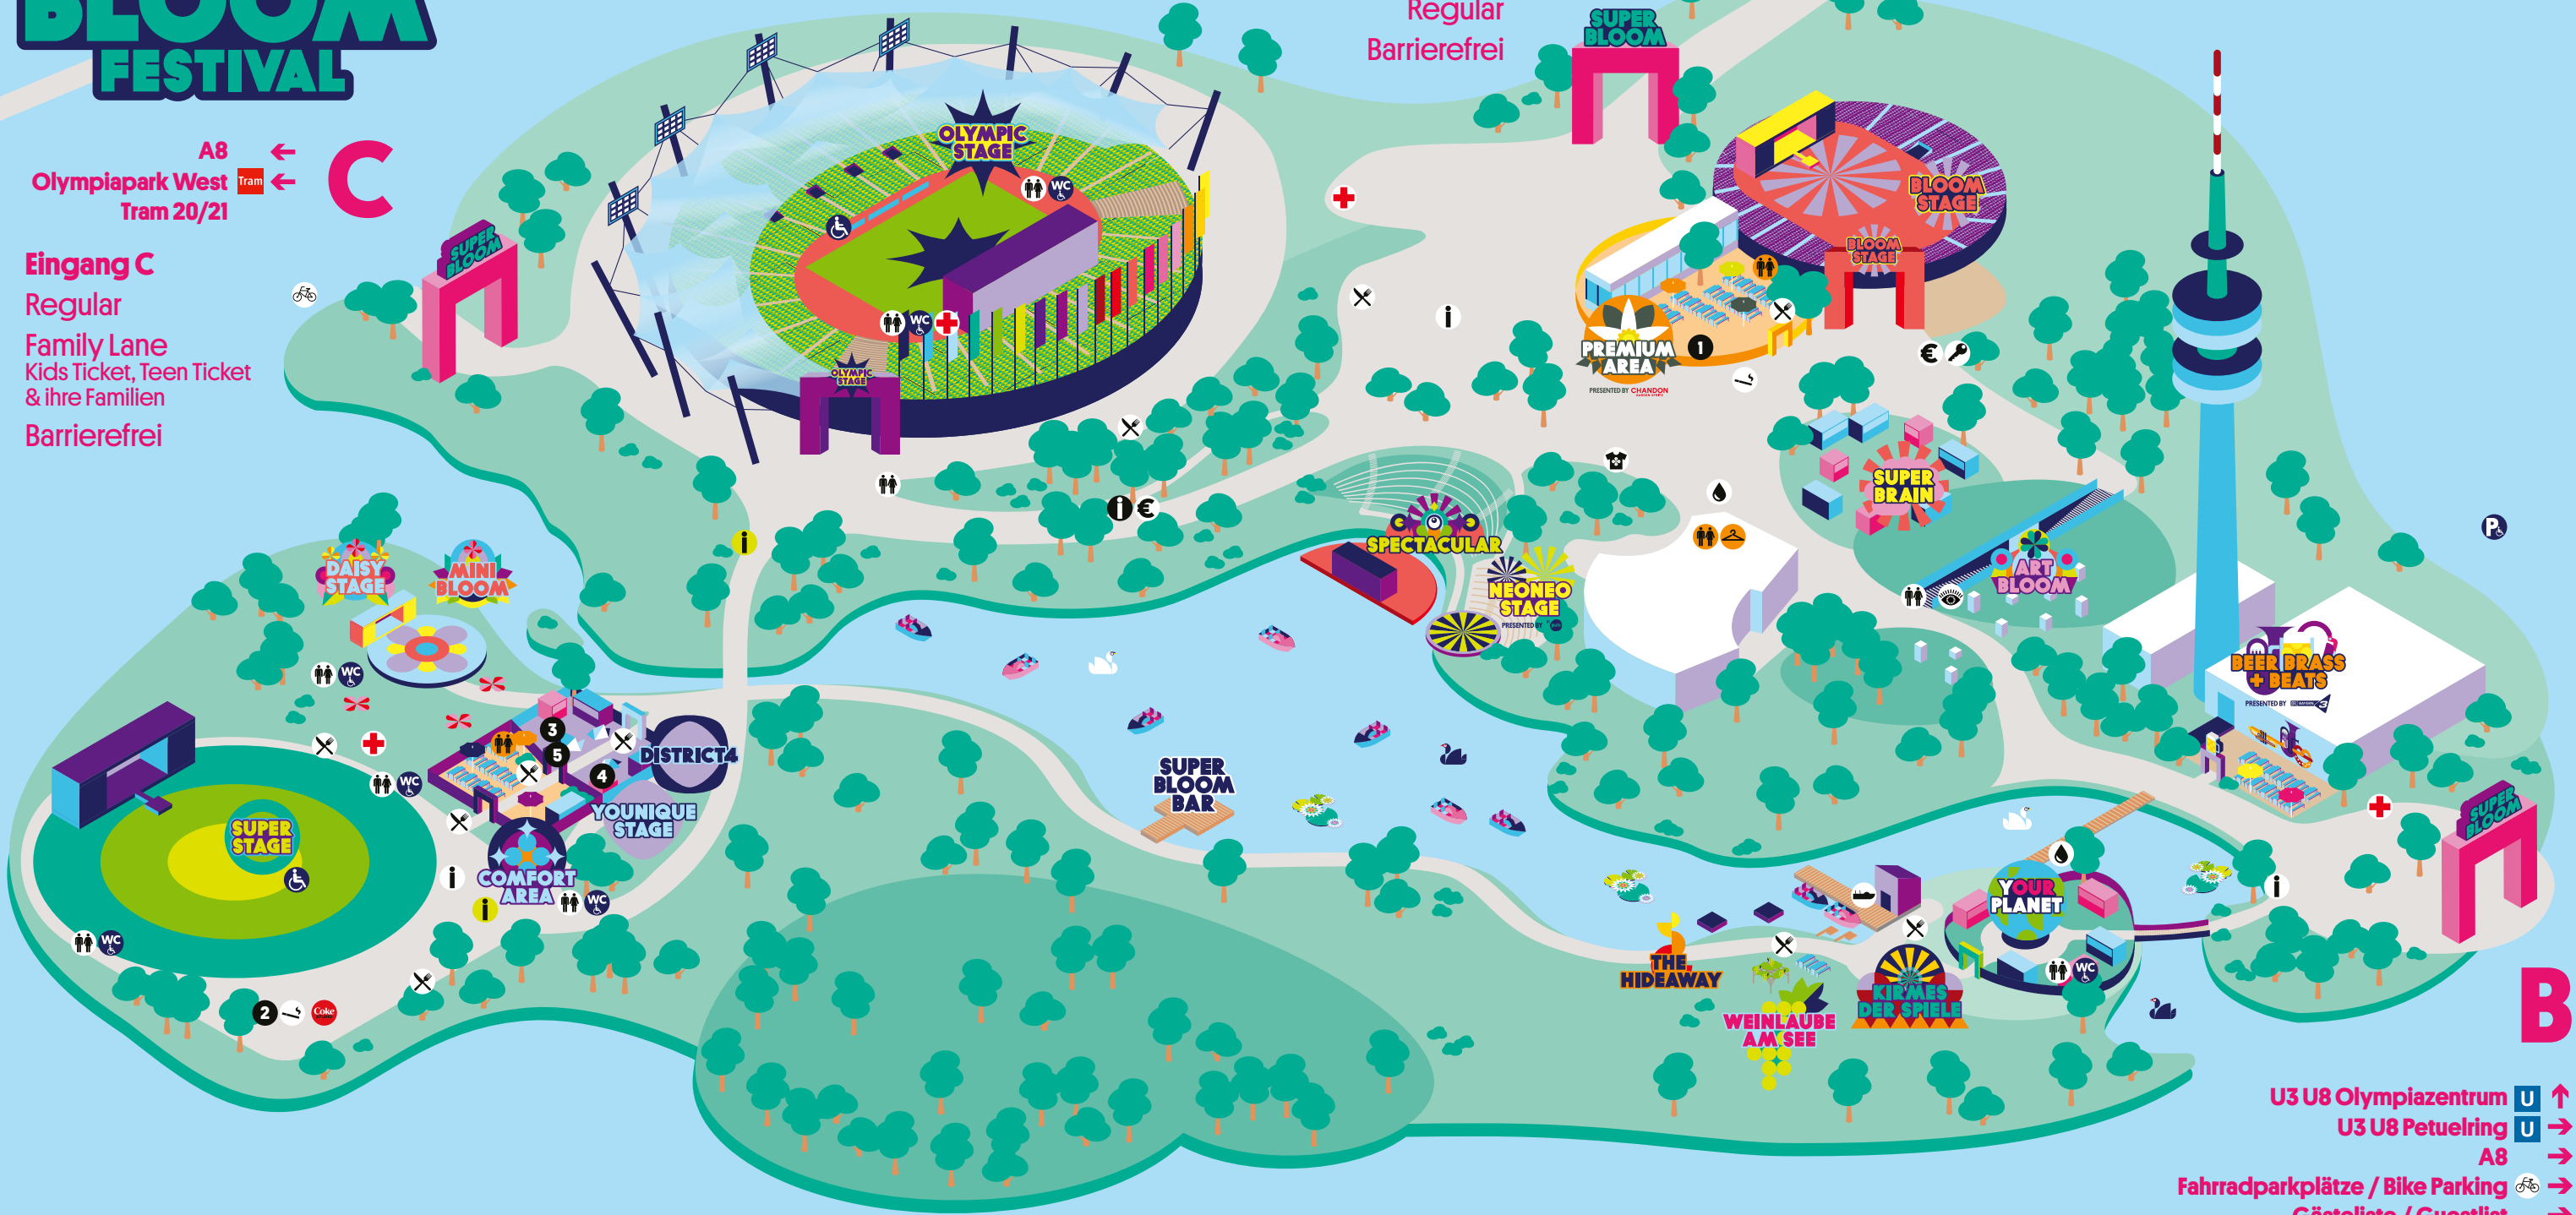

SUPER BLOOM FESTIVAL

Landshuterallee

Georg-Brauchle-Ring

A8
Olympiapark West
Tram 20/21

Eingang C
Regular
Family Lane
Kids Ticket, Teen Ticket
& ihre Familien
Barrierefrei

A
Eingang A
Regular
Barrierefrei

A8
Fahrrad Parkplätze / Bike Parking
U3 U8 Olympiazentrum

U3 U8 Olympiazentrum
U3 U8 Petuelring
A8
Fahrradparkplätze / Bike Parking
Gästeliste / Guestlist
Presse / Press

GELÄNDEPLAN

- Coke Studio
- 1** Premium Area presented by CHANDON Garden Spritz
- 2** Eagle Lounge
- 3** Levis® x Zalando
- 4** MKK Rollschuhdisco
- 5** Barebells Functional Foods

- Infotower
- Infopoint
- Infopoint Service-Team Inklusion
- Panama / Awareness Team
- Food & Drinks
- Tretbootverleih / Paddleboat Rental
- Merchandise Shop

- kostenloses Trinkwasser / Free Waterpoint
- Toiletten / Toilets
- Toiletten / Toilets Premium & Comfort
- Garderobe / Cloakroom
- Schliessfächer / Lockers
- Geldautomat / ATM

Eingang B
Family Lane
Kids Ticket, Teen Ticket
& ihre Familien
Fast Lane
Premium & Comfort
Barrierefrei